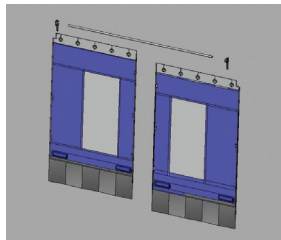

Rendering of full product