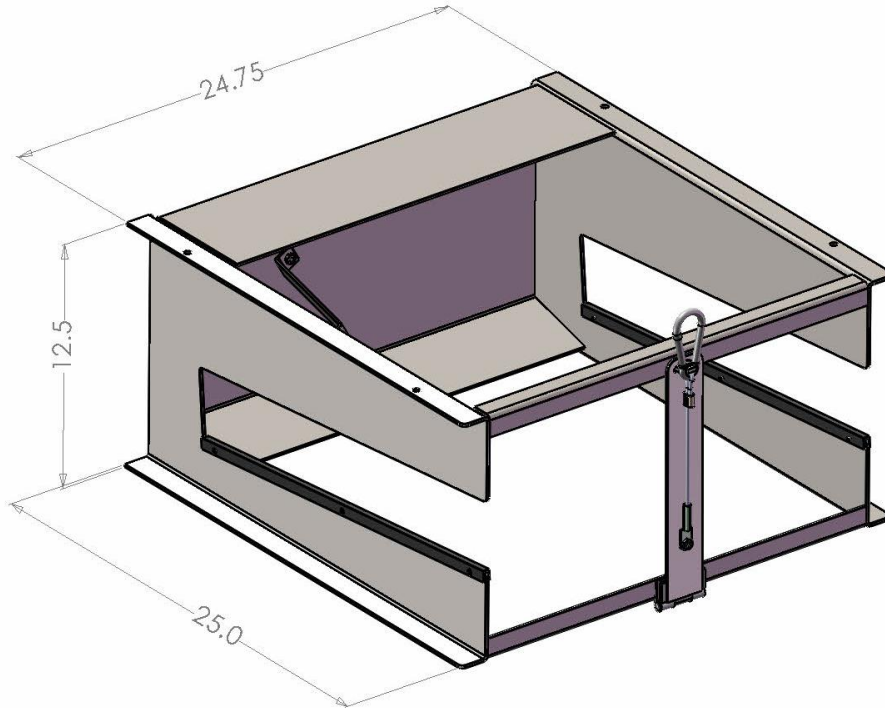

R//LADDERS

Randall Ladder Specifications

Ladder Specifications:

Material	Size	Dimensions	Weight	Weight Capacity
Aluminum 6061 T6	Works on Heights up to 53" Hooks 18" apart	8.3" x 20.3" x 63.3"	26 lbs	350 lbs

R/LADDERS

Randall Ladder Enclosure Specifications

Ladder Enclosure Specifications:

Material	Dimensions	Weight
G90 Galv Steel	9.7" x 21.8" x 66.5"	108 lbs

Randall Ladder Carrier Specifications

Ladder Carrier Specifications:

Material	Dimensions	Weight
E-Coat and Power Coat Steel	12.5" x 24.75" 25.0"	108 lbs