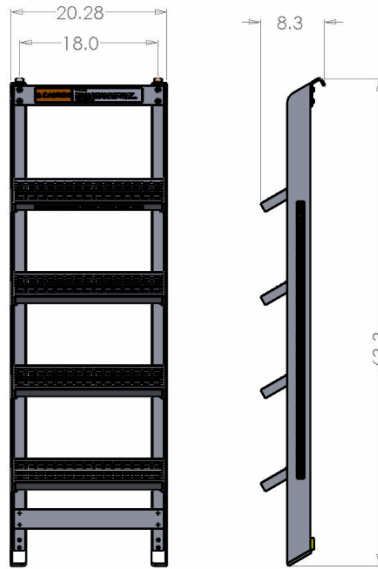

R//LADDERS

Randall Ladder Specifications

Ladder Specifications:

Material	Size	Dimensions	Weight	Weight Capacity
Aluminum 6061 T6	Works on Heights up to 53" Hooks 18" apart	8.3" x 20.3" x 63.3"	26 lbs	350 lbs

R/LADDERS

Randall Ladder Enclosure Specifications

Ladder Enclosure Specifications:

Material	Dimensions	Weight
G90 Galv Steel	9.7" x 21.8" x 66.5"	108 lbs

Randall Ladder Carrier Specifications

Ladder Carrier Specifications:

Material	Dimensions	Weight
E-Coat and Power Coat Steel	12.5" x 24.75" 25.0"	108 lbs