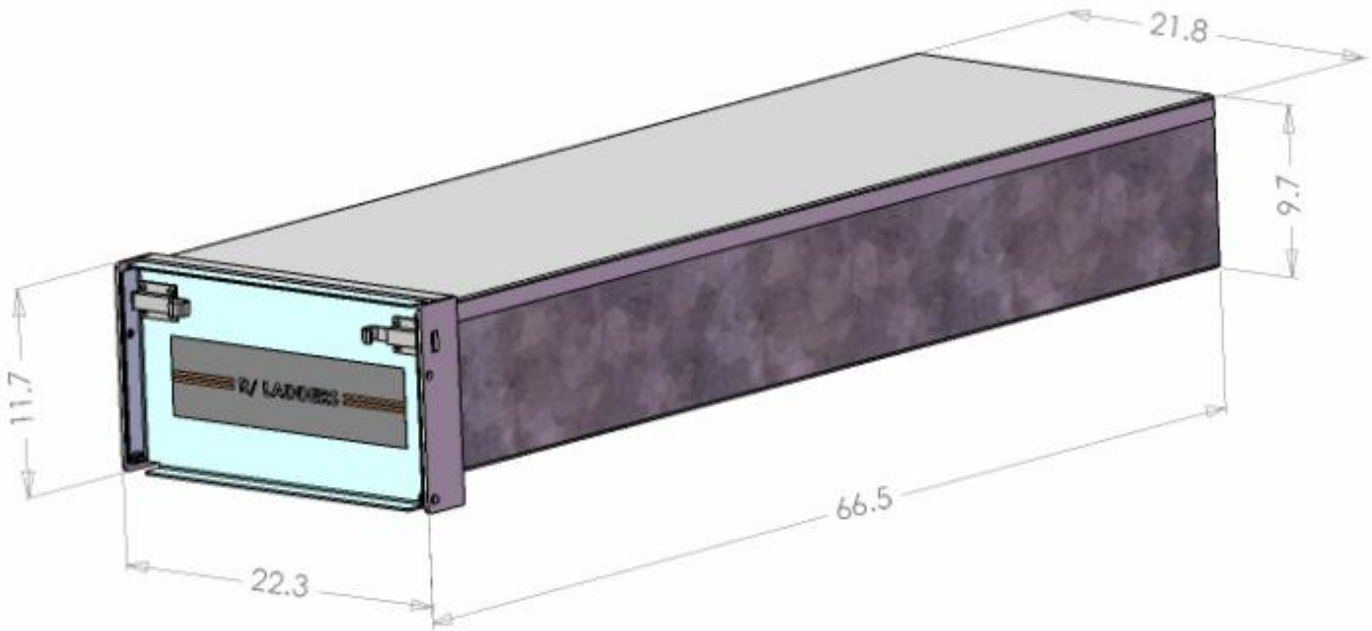

R//LADDERS

Randall Ladder Specifications

Ladder Specifications:

Material	Size	Dimensions	Weight	Weight Capacity
Aluminum 6061 T6	Works on Heights up to 53" Hooks 18" apart	8.3" x 20.3" x 63.3"	26 lbs	350 lbs

R/LADDERS

Randall Ladder Enclosure Specifications

Ladder Enclosure Specifications:

Material	Dimensions	Weight
G90 Galv Steel	9.7" x 21.8" x 66.5"	108 lbs

Randall Ladder Carrier Specifications

Ladder Carrier Specifications:

Material	Dimensions	Weight
E-Coat and Power Coat Steel	12.5" x 24.75" 25.0"	108 lbs