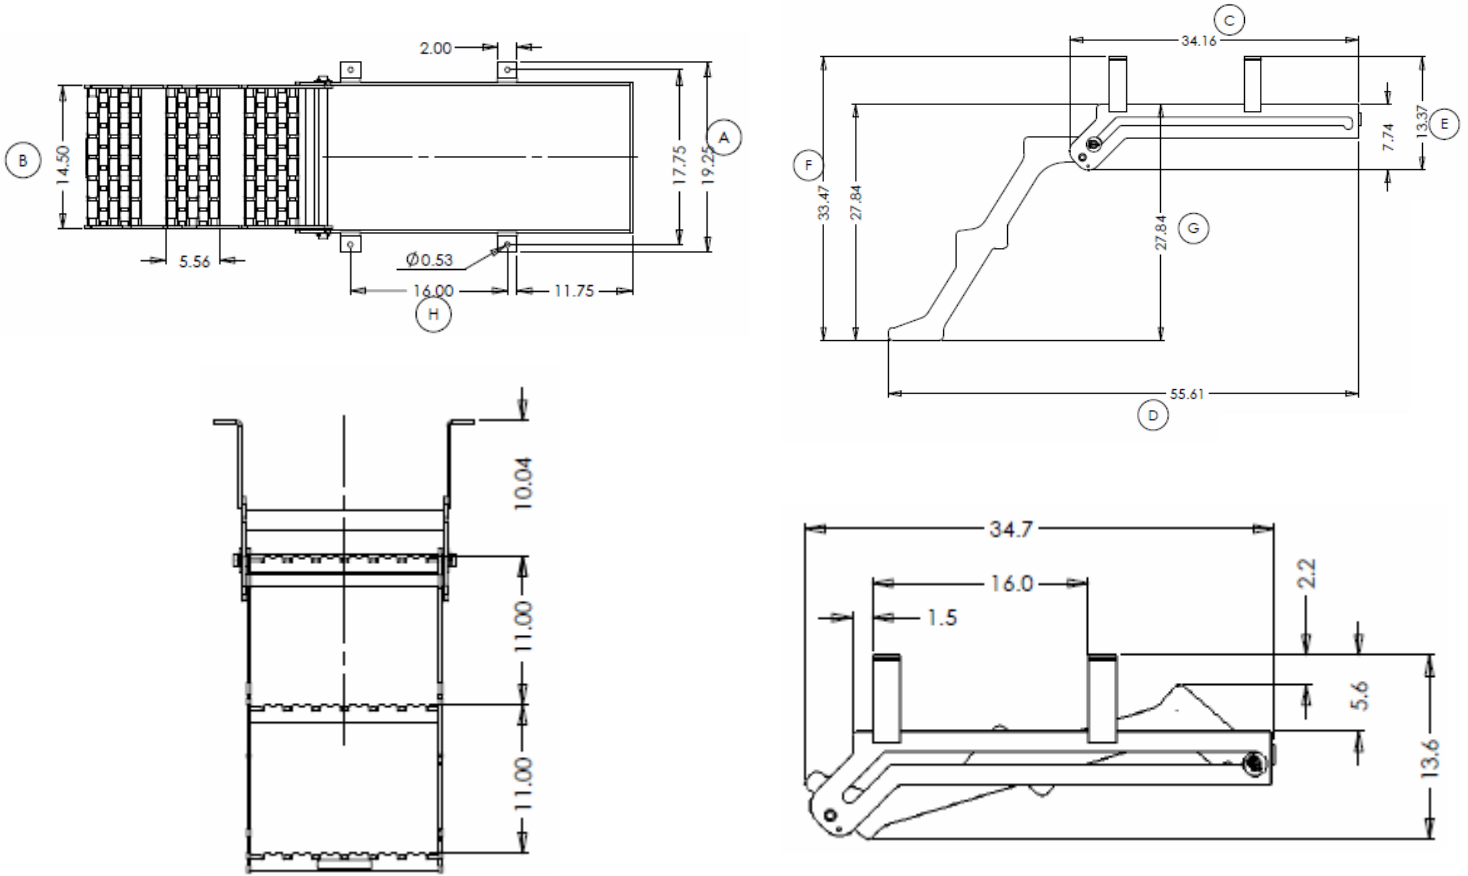

R/Steps - 2

R/Steps-2 Specifications:

Steps	Width		Length		Height			Mounting Space	Weight
	A	B	C	D	E	F	G	H	
2	19-1/4"	14-1/2"	20"	32-1/2"	13-1/2"	22-3/4"	17-1/4"	8"	32 LBS

R/STEPS

R/Steps - 3

R/Steps-3 Specifications:

Steps	Width		Length		Height			Mounting Space	Weight
	A	B	C	D	E	F	G	H	
3	19-1/4"	14-1/2"	34-1/2"	55-3/4"	13-1/2"	33-1/2"	28"	16"	51 LBS