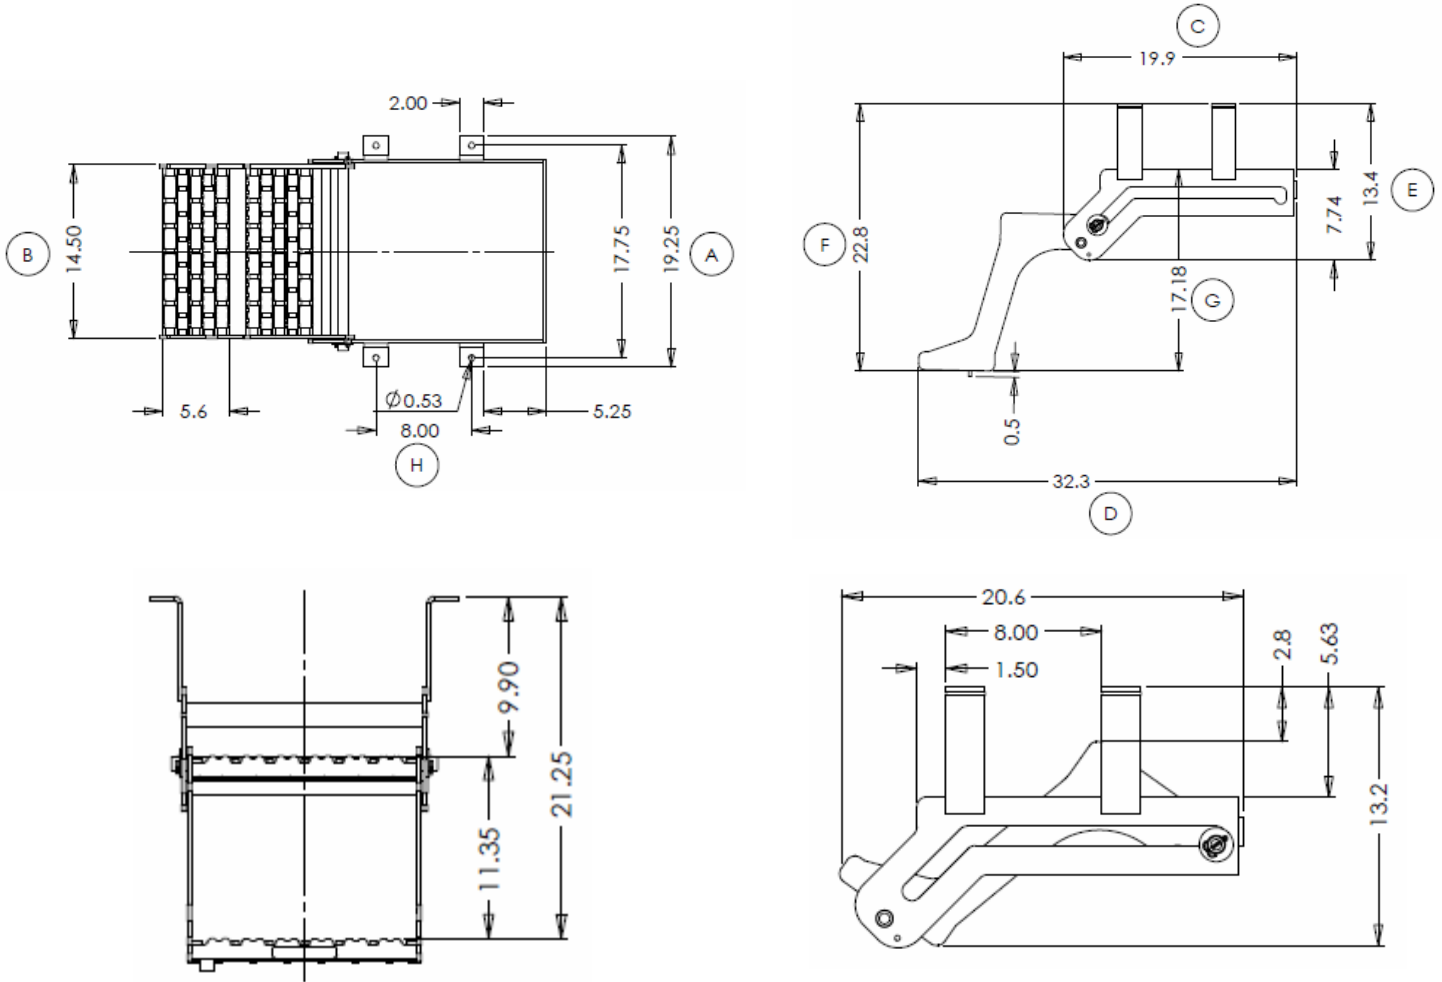

R/Steps - 2

R/Steps-2 Specifications:

Steps	Width		Length		Height			Mounting Space	Weight
	A	B	C	D	E	F	G	H	
2	19-1/4"	14-1/2"	20"	32-1/2"	13-1/2"	22-3/4"	17-1/4"	8"	32 LBS

R/STEPS

R/Steps - 3

R/Steps-3 Specifications:

Steps	Width		Length		Height			Mounting Space	Weight
	A	B	C	D	E	F	G	H	
3	19-1/4"	14-1/2"	34-1/2"	55-3/4"	13-1/2"	33-1/2"	28"	16"	51 LBS