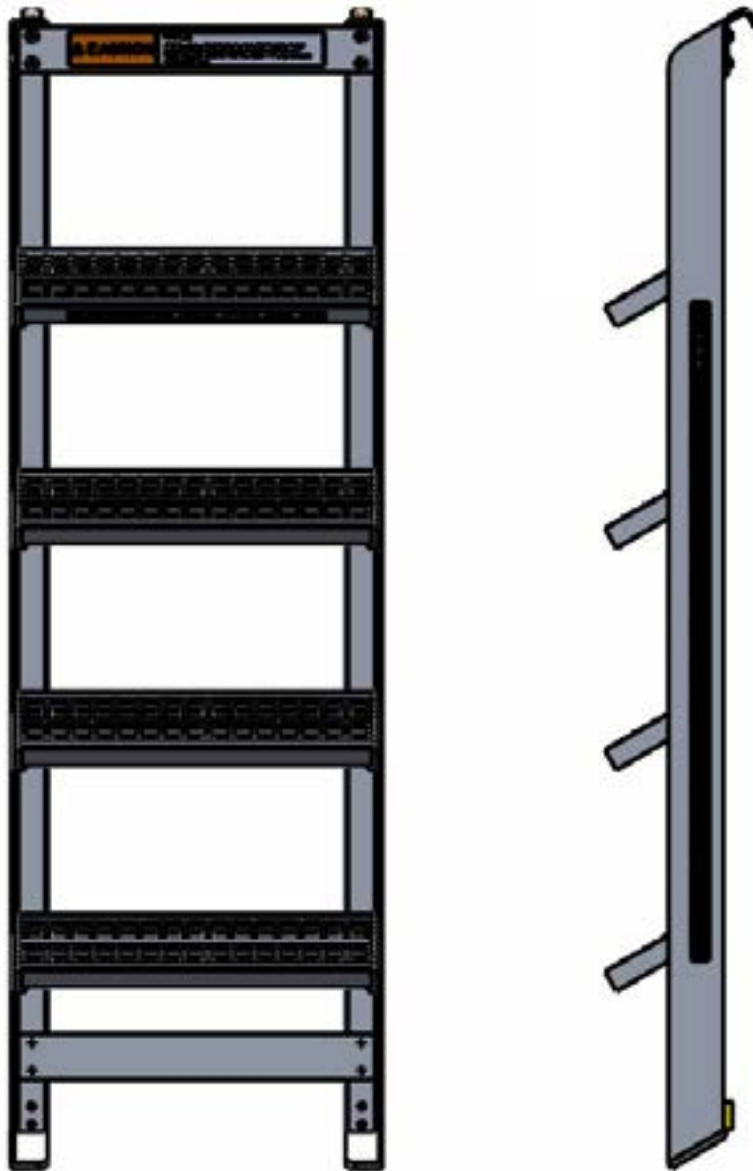

Randall Ladder Parts Manual

Table of Contents

Label Kit	1
Hook Kit	2
Slide Block Kit	3

Label Kit, Portable Ladder

Label Kit, Portable Ladder, Part No. 05-26-1083

Item #	Part Description	Quantity
1	LABEL, LADDER, MAIN CAUTION	1
2	LABEL, LP RAMPS, "WATCH YOUR STEP"	1
3	TAPE, REFLECTIVE, RED-WHITE, 1"W x 36"	2

Hook Kit, Portable Ladder

Hook Kit, Portable Ladder, Part No. 05-26-1036

Item #	Part Description	Quantity
1	HLNC, 5/16"-18, G8, CAD	2
2	HHCS, 5/16"-18 x 1", G8, CAD	2
3	WASHER 11/32 ID X 11/16 OD X .05 T, CAD	2
4	HOOK, PORTABLE LADDER ASSY	1

Slide Block Kit, Portable Ladder

Side Block Kit, Portable Ladder, Part No. 05-26-1037

Item #	Part Description	Quantity
1	HLNN, # 10-32, SS	2
2	SHCS, # 10-32 x 3/4, SS	2
3	SIDE BLOCK, PORTABLE LADDER ASSY	1