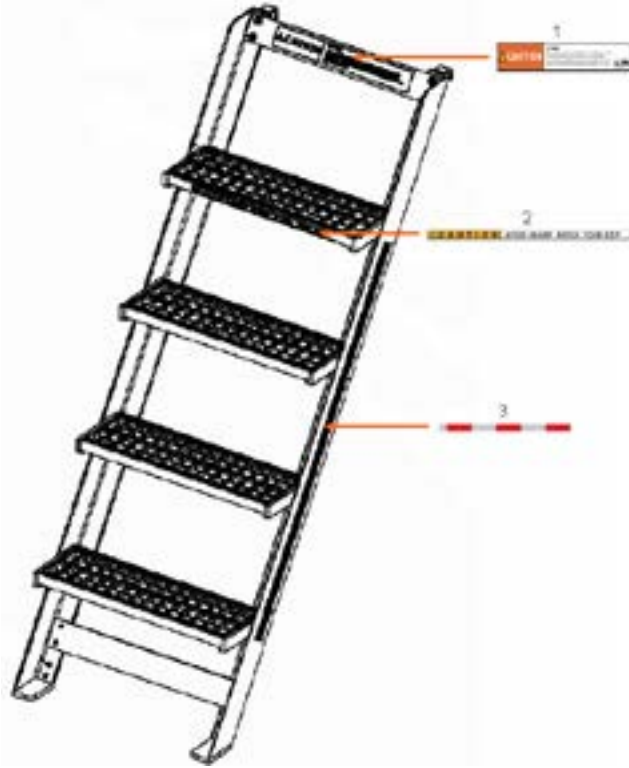

Randall Ladder Parts Manual

Table of Contents

Label Kit	1
Hook Kit	2
Slide Block Kit	3

Label Kit, Portable Ladder

Label Kit, Portable Ladder, Part No. 05-26-1083

Item #	Part Description	Quantity
1	LABEL, LADDER, MAIN CAUTION	1
2	LABEL, LP RAMPS, "WATCH YOUR STEP"	1
3	TAPE, REFLECTIVE, RED-WHITE, 1"W x 36"	2

Hook Kit, Portable Ladder

Hook Kit, Portable Ladder, Part No. 05-26-1036

Item #	Part Description	Quantity
1	HLNC, 5/16"-18, G8, CAD	2
2	HHCS, 5/16"-18 x 1", G8, CAD	2
3	WASHER 11/32 ID X 11/16 OD X .05 T, CAD	2
4	HOOK, PORTABLE LADDER ASSY	1

Slide Block Kit, Portable Ladder

Side Block Kit, Portable Ladder, Part No. 05-26-1037

Item #	Part Description	Quantity
1	HLNN, # 10-32, SS	2
2	SHCS, # 10-32 x 3/4, SS	2
3	SIDE BLOCK, PORTABLE LADDER ASSY	1