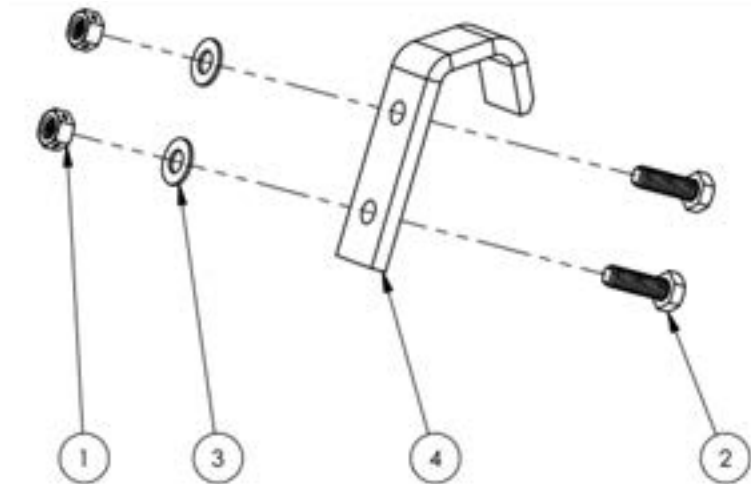

Randall Ladder Parts Manual

Table of Contents

Label Kit	1
Hook Kit	2
Slide Block Kit	3

Label Kit, Portable Ladder

Label Kit, Portable Ladder, Part No. 05-26-1083

Item #	Part Description	Quantity
1	LABEL, LADDER, MAIN CAUTION	1
2	LABEL, LP RAMPS, "WATCH YOUR STEP"	1
3	TAPE, REFLECTIVE, RED-WHITE, 1"W x 36"	2

Hook Kit, Portable Ladder

Hook Kit, Portable Ladder, Part No. 05-26-1036

Item #	Part Description	Quantity
1	HLNC, 5/16"-18, G8, CAD	2
2	HHCS, 5/16"-18 x 1", G8, CAD	2
3	WASHER 11/32 ID X 11/16 OD X .05 T, CAD	2
4	HOOK, PORTABLE LADDER ASSY	1