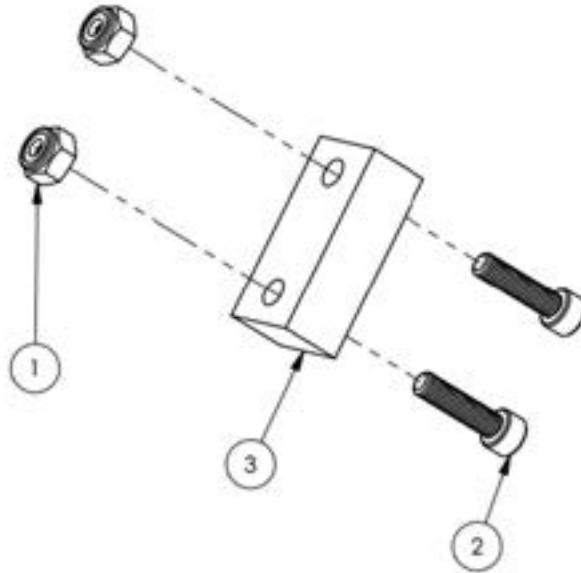

Randall Ladder Parts Manual

Table of Contents

Label Kit	1
Hook Kit	2
Slide Block Kit	3

Label Kit, Portable Ladder

Label Kit, Portable Ladder, Part No. 05-26-1083

Item #	Part Description	Quantity
1	LABEL, LADDER, MAIN CAUTION	1
2	LABEL, LP RAMPS, "WATCH YOUR STEP"	1
3	TAPE, REFLECTIVE, RED-WHITE, 1"W x 36"	2

Hook Kit, Portable Ladder

Hook Kit, Portable Ladder, Part No. 05-26-1036

Item #	Part Description	Quantity
1	HLNC, 5/16"-18, G8, CAD	2
2	HHCS, 5/16"-18 x 1", G8, CAD	2
3	WASHER 11/32 ID X 11/16 OD X .05 T, CAD	2
4	HOOK, PORTABLE LADDER ASSY	1

Slide Block Kit, Portable Ladder

Side Block Kit, Portable Ladder, Part No. 05-26-1037

Item #	Part Description	Quantity
1	HLNN, # 10-32, SS	2
2	SHCS, # 10-32 x 3/4, SS	2
3	SIDE BLOCK, PORTABLE LADDER ASSY	1