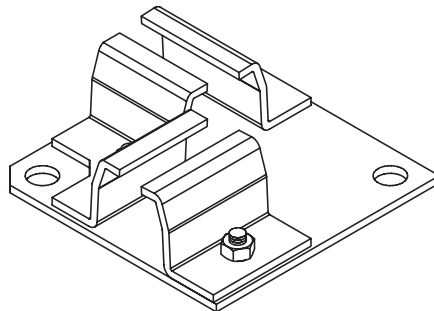

Industrial Curtain Wall Hardware

Ceiling Mounts

- Attaches directly to ceiling or any flat horizontal surface directly above the curtain.
- May be used with round or right angle corners.
- Made in the USA

Additional Hardware

Ceiling "T" 3-Way Connector

90 Degree Ceiling Angle Connector

Ceiling Support Connector

Ceiling Support Split

Curved Track with Three Ceiling Supports