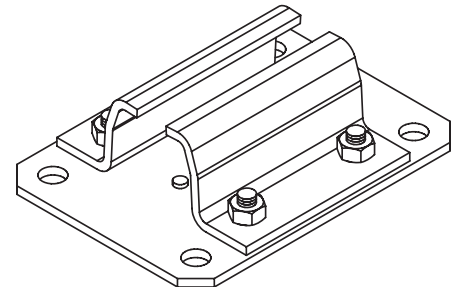

Industrial Curtain Wall Hardware

Ceiling Mounts

- Attaches directly to ceiling or any flat horizontal surface directly above the curtain.
- May be used with round or right angle corners.
- Made in the USA

Additional Hardware

Ceiling "T" 3-Way Connector

90 Degree Ceiling Angle Connector

Ceiling Support Connector

Ceiling Support Split

Curved Track with Three Ceiling Supports