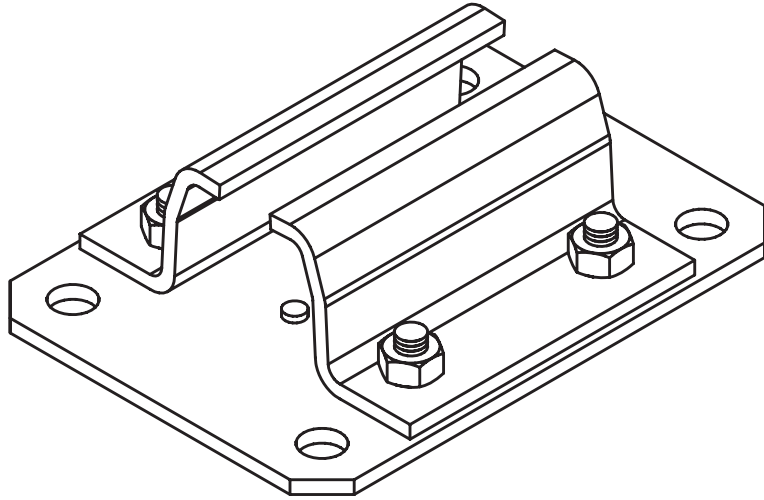

Industrial Curtain Wall Hardware

Ceiling Mounts

- Attaches directly to ceiling or any flat horizontal surface directly above the curtain.
- May be used with round or right angle corners.
- Made in the USA

Additional Hardware

Ceiling "T" 3-Way Connector

90 Degree Ceiling Angle Connector

Ceiling Support Connector

Ceiling Support Split

Curved Track with Three Ceiling Supports