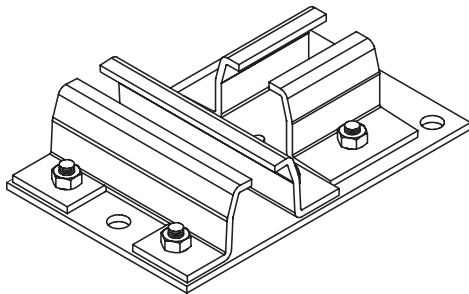

Industrial Curtain Wall Hardware

Ceiling Mounts

- Attaches directly to ceiling or any flat horizontal surface directly above the curtain.
- May be used with round or right angle corners.
- Made in the USA

Additional Hardware

Ceiling "T" 3-Way Connector

90 Degree Ceiling Angle Connector

Ceiling Support Connector

Ceiling Support Split

Curved Track with Three Ceiling Supports