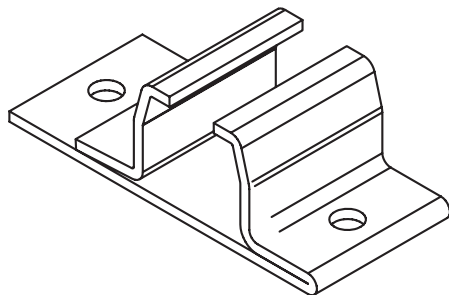

Industrial Curtain Wall Hardware

Ceiling Mounts

- Attaches directly to ceiling or any flat horizontal surface directly above the curtain.
- May be used with round or right angle corners.
- Made in the USA

Additional Hardware

Ceiling "T" 3-Way Connector

90 Degree Ceiling Angle Connector

Ceiling Support Connector

Ceiling Support Split

Curved Track with Three Ceiling Supports