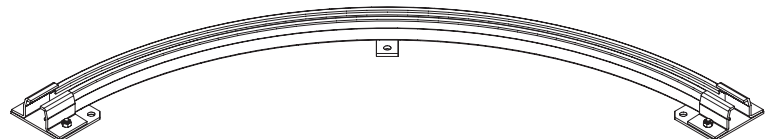

Industrial Curtain Wall Hardware

Ceiling Mounts

- Attaches directly to ceiling or any flat horizontal surface directly above the curtain.
- May be used with round or right angle corners.
- Made in the USA

Additional Hardware

Ceiling "T" 3-Way Connector

90 Degree Ceiling Angle Connector

Ceiling Support Connector

Ceiling Support Split

Curved Track with Three Ceiling Supports