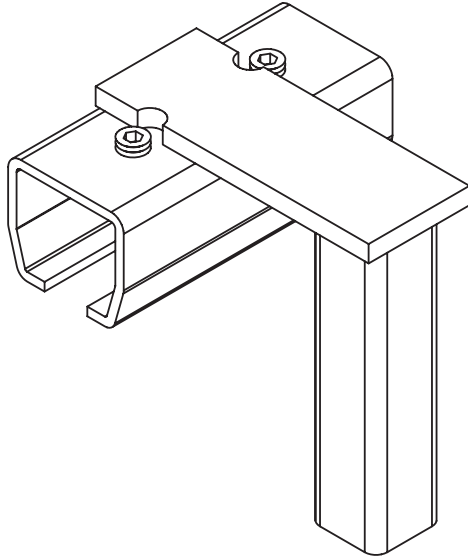

Industrial Curtain Wall Hardware

Floor Columns (Free Standing)

- Permits erection of curtains in any area.
- Base and tube assembly may be used with round or right-angle corners.
- Floor Columns available in 6', 7', and 8' variations.
- Made in the USA

Additional Hardware

Floor Column (Free Standing)

90 Degree Angle Connector Floor Mount

Floor "T" Bracket 3-Way Connector

Floor Mount Base

Floor Mount Curved Track 24" Radius

Floor Mount Track Bracket

Split Support Floor Mount