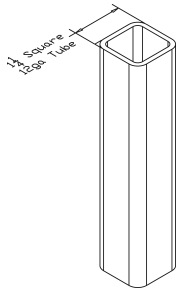

Industrial Curtain Wall Hardware

Floor Columns (Free Standing)

- Permits erection of curtains in any area.
- Base and tube assembly may be used with round or right-angle corners.
- Floor Columns available in 6', 7', and 8' variations.
- Made in the USA

Additional Hardware

Floor Column (Free Standing)

90 Degree Angle Connector Floor Mount

Floor "T" Bracket 3-Way Connector

Floor Mount Base

Floor Mount Curved Track 24" Radius

Floor Mount Track Bracket

Split Support Floor Mount