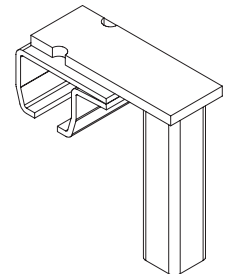

Industrial Curtain Wall Hardware

Floor Columns (Free Standing)

- Permits erection of curtains in any area.
- Base and tube assembly may be used with round or right-angle corners.
- Floor Columns available in 6', 7', and 8' variations.
- Made in the USA

Additional Hardware

Floor Column (Free Standing)

90 Degree Angle Connector Floor Mount

Floor "T" Bracket 3-Way Connector

Floor Mount Base

Floor Mount Curved Track 24" Radius

Floor Mount Track Bracket

Split Support Floor Mount