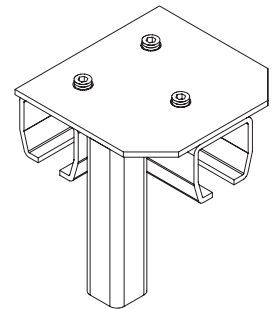

Industrial Curtain Wall Hardware

Floor Columns (Free Standing)

- Permits erection of curtains in any area.
- Base and tube assembly may be used with round or right-angle corners.
- Floor Columns available in 6', 7', and 8' variations.
- Made in the USA

Additional Hardware

Floor Column (Free Standing)

90 Degree Angle Connector Floor Mount

Floor "T" Bracket 3-Way Connector

Floor Mount Base

Floor Mount Curved Track 24" Radius

Floor Mount Track Bracket

Split Support Floor Mount