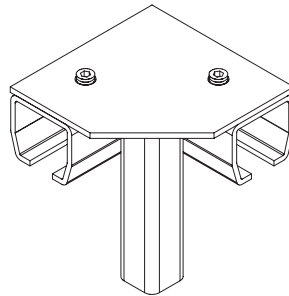

Industrial Curtain Wall Hardware

Floor Columns (Free Standing)

- Permits erection of curtains in any area.
- Base and tube assembly may be used with round or right-angle corners.
- Floor Columns available in 6', 7', and 8' variations.
- Made in the USA

Additional Hardware

Floor Column (Free Standing)

90 Degree Angle Connector Floor Mount

Floor "T" Bracket 3-Way Connector

Floor Mount Base

Floor Mount Curved Track 24" Radius

Floor Mount Track Bracket

Split Support Floor Mount